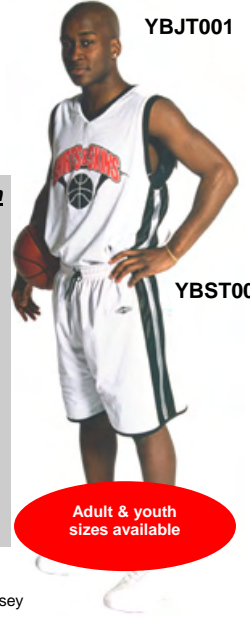

YBST001

Adult & youth sizes available

S&S Reversible Game Uniform pricing with print

includes uniform, team name on front, # on front/back of both sides of jersey

Quantity	12 to 24	25 to 39	40 +
1-color print	$65.00	$60.00	$55.00
2-color print	$70.00	$65.00	$60.00

Visit www.yboa.org to view our monthly specials

YBJT006