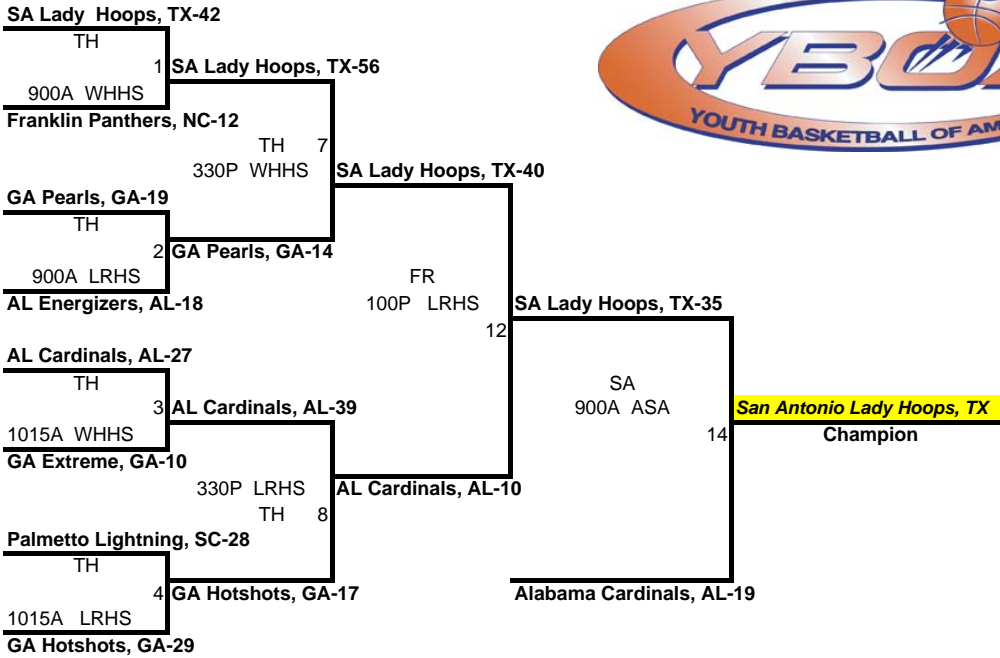

## 2009 YBOA 10-UNDER CHAMPIONSHIP BRACKET

games subject to change - home team top team on bracket

THS- Tenoroc High School  
AHS- Auburndale High School  
LHS- Lakeland High School  
KHS- Kathleen HS  
LGHS- Lake Gibson High School  
WHHS- Winter Haven High School  
ASA- All Saints Academy  
LRHS- Lake Region High School