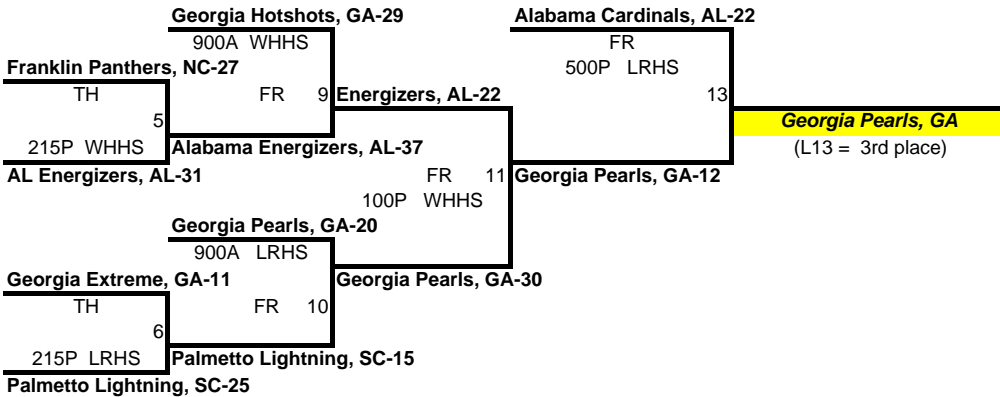

## 2009 YBOA 10-UNDER CHAMPIONSHIP BRACKET

games subject to change - home team top team on bracket

THS- Tenoroc High School  
AHS- Auburndale High School  
LHS- Lakeland High School  
KHS- Kathleen HS  
LGHS- Lake Gibson High School  
WHHS- Winter Haven High School  
ASA- All Saints Academy  
LRHS- Lake Region High School