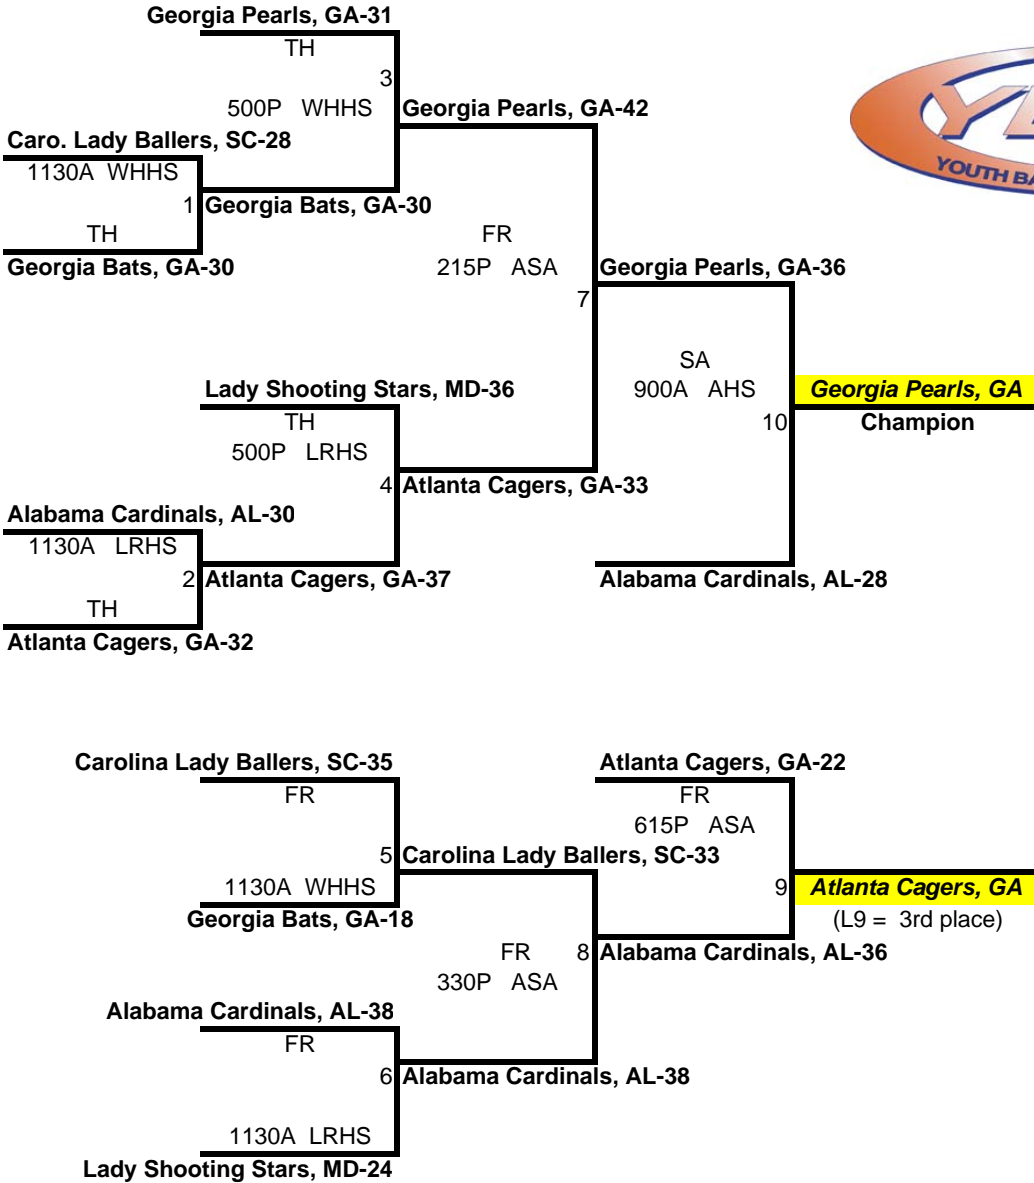

# 2009 YBOA 11-UNDER POLK SHOOT-OUT BRACKET

games subject to change - home team top team on bracket

- THS- Tenoroc High School
- AHS- Auburndale High School
- LHS- Lakeland High School
- KHS- Kathleen HS
- LGHS- Lake Gibson High School
- WHHS- Winter Haven High School
- ASA- All Saints Academy
- LRHS- Lake Region High School