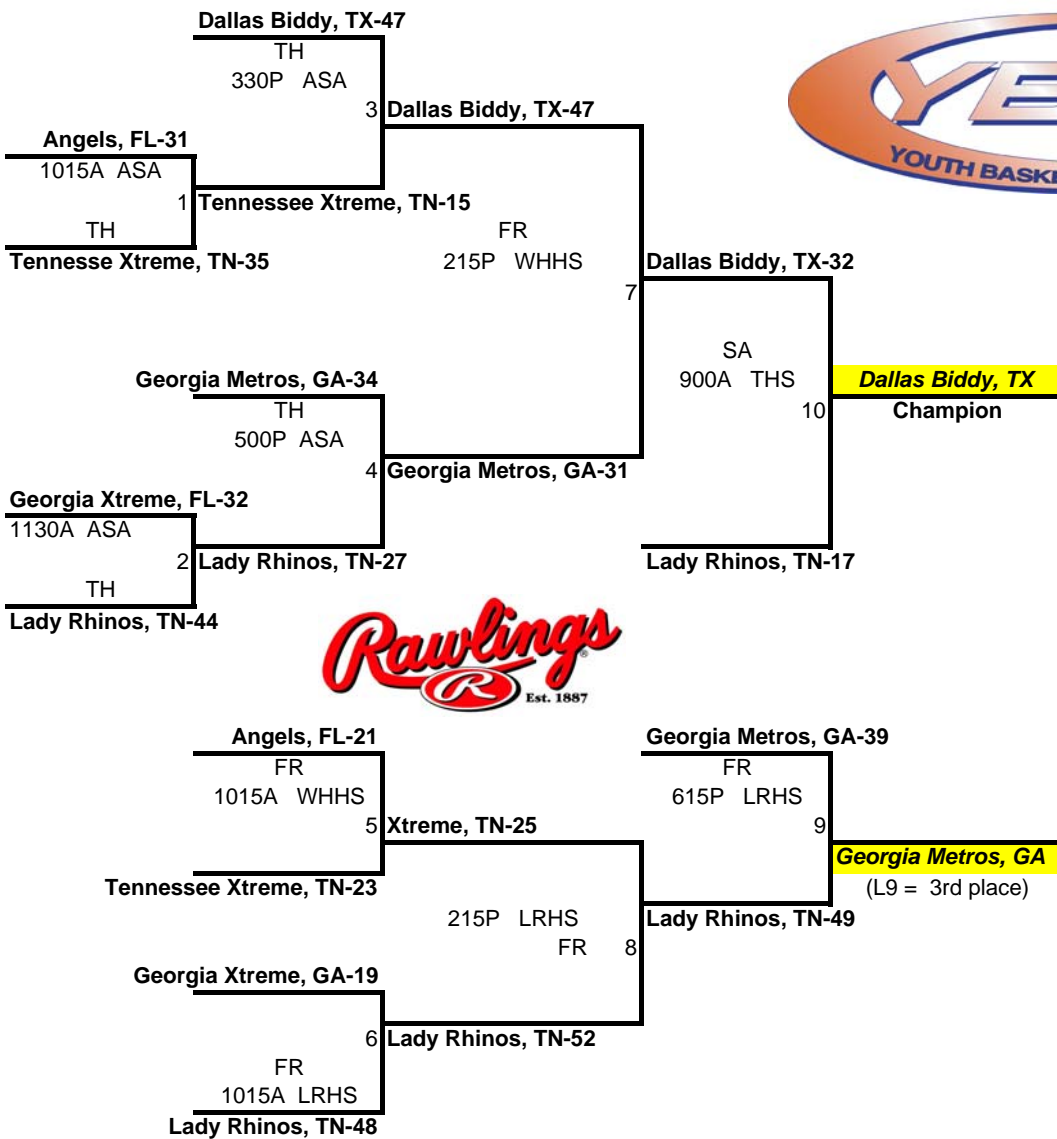

2009 YBOA 11-UNDER CHAMPIONSHIP BRACKET

games subject to change - home team top team on bracket

THS- Tenoroc High School
 AHS- Auburndale High School
 LHS- Lakeland High School
 KHS- Kathleen HS
 LGHS- Lake Gibson High School
 WHHS- Winter Haven High School
 ASA- All Saints Academy
 LRHS- Lake Region High School