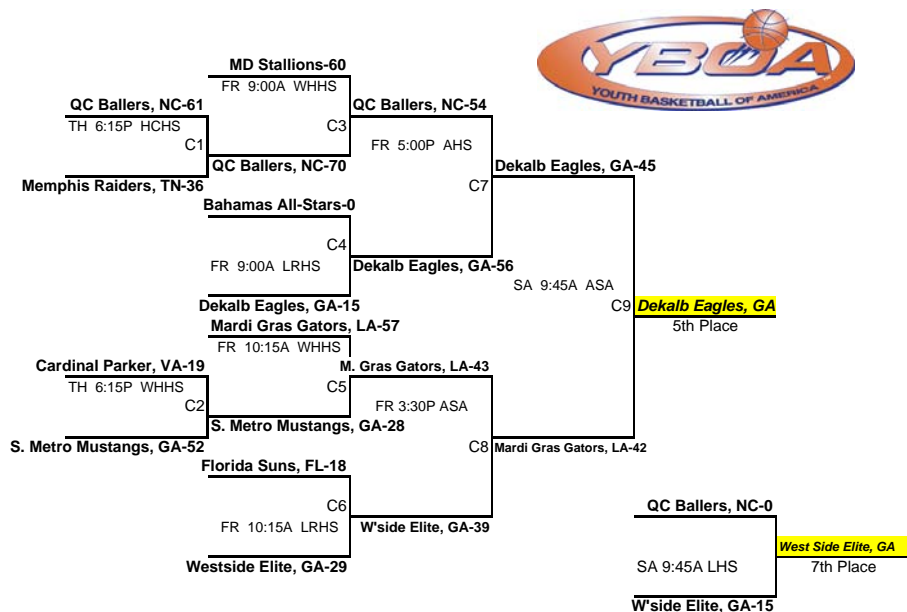

2009 12-UNDER DIVISION II CHAMPIONSHIP BRACKET

Home team top team bracket wears light color uniforms, time and place subject to change.

2009 12-UNDER DIVISION II CHAMPIONSHIP BRACKET

Home team top team bracket wears light color uniforms, time and place subject to change.