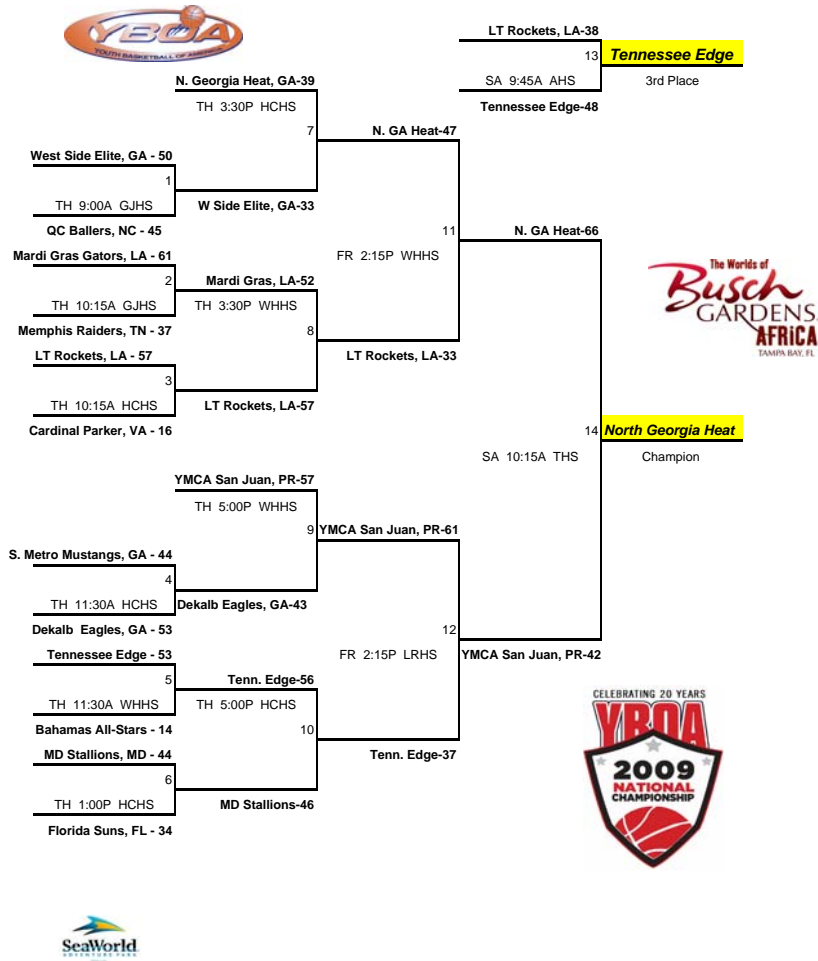

2009 12-UNDER DIVISION II CHAMPIONSHIP BRACKET

Home team top team bracket wears light color uniforms, time and place subject to change.

2009 12-UNDER DIVISION II CHAMPIONSHIP BRACKET

Home team top team bracket wears light color uniforms, time and place subject to change.