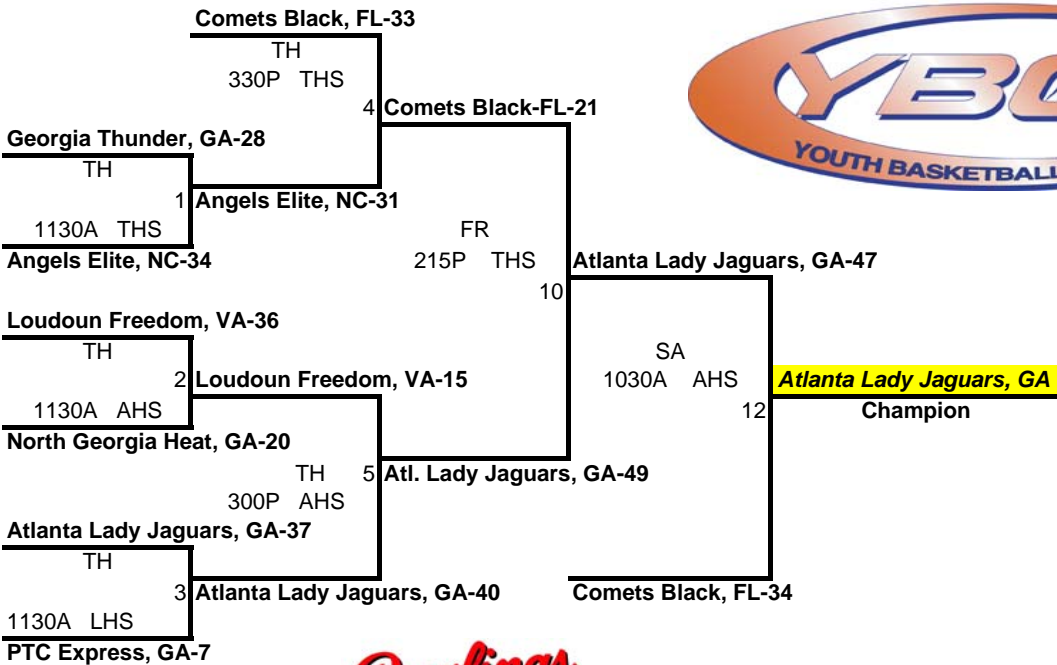

2009 YBOA 12-UNDER POLK SHOOT-OUT BRACKET

games subject to change - home team top team on bracket

THS- Tenoroc High School
 AHS- Auburndale High School
 LHS- Lakeland High School
 KHS- Kathleen HS
 LGHS- Lake Gibson High School
 WHHS- Winter Haven High School
 ASA- All Saints Academy
 LRHS- Lake Region High School