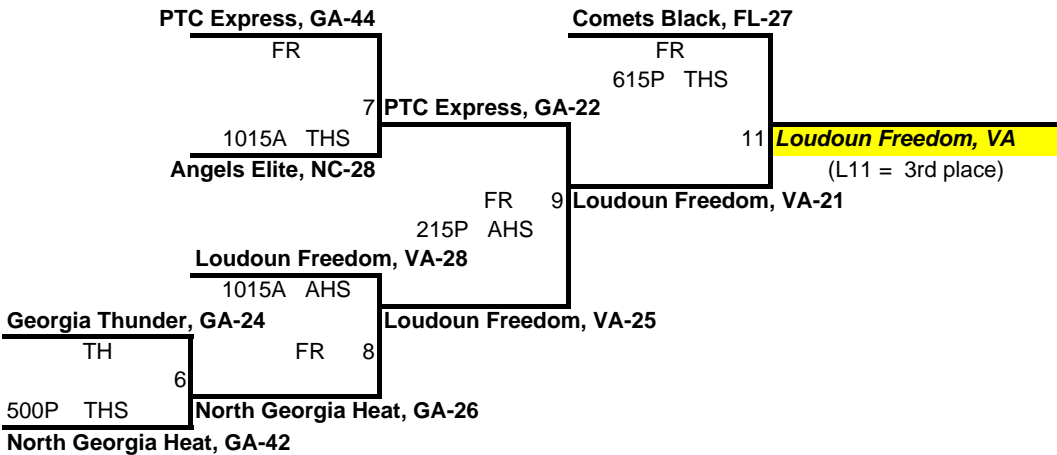

2009 YBOA 12-UNDER POLK SHOOT-OUT BRACKET

games subject to change - home team top team on bracket

THS- Tenoroc High School
 AHS- Auburndale High School
 LHS- Lakeland High School
 KHS- Kathleen HS
 LGHS- Lake Gibson High School
 WHHS- Winter Haven High School
 ASA- All Saints Academy
 LRHS- Lake Region High School