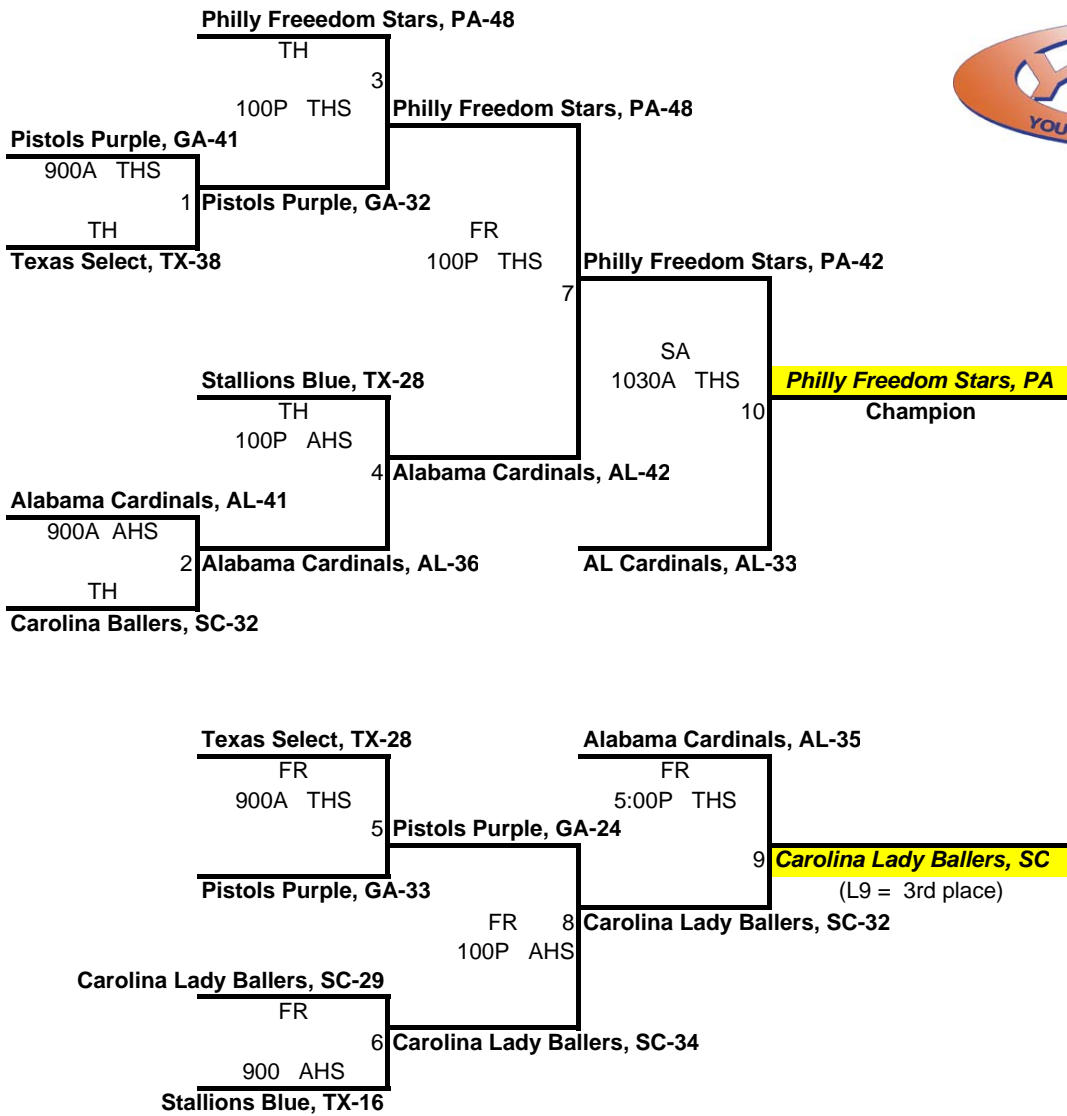

# 2009 YBOA 12-UNDER CHAMPIONSHIP BRACKET

games subject to change - home team top team on bracket

- THS- Tenoroc High School
- AHS- Auburndale High School
- LHS- Lakeland High School
- KHS- Kathleen HS
- LGHS- Lake Gibson High School
- WHHS- Winter Haven High School
- ASA- All Saints Academy
- LRHS- Lake Region High School