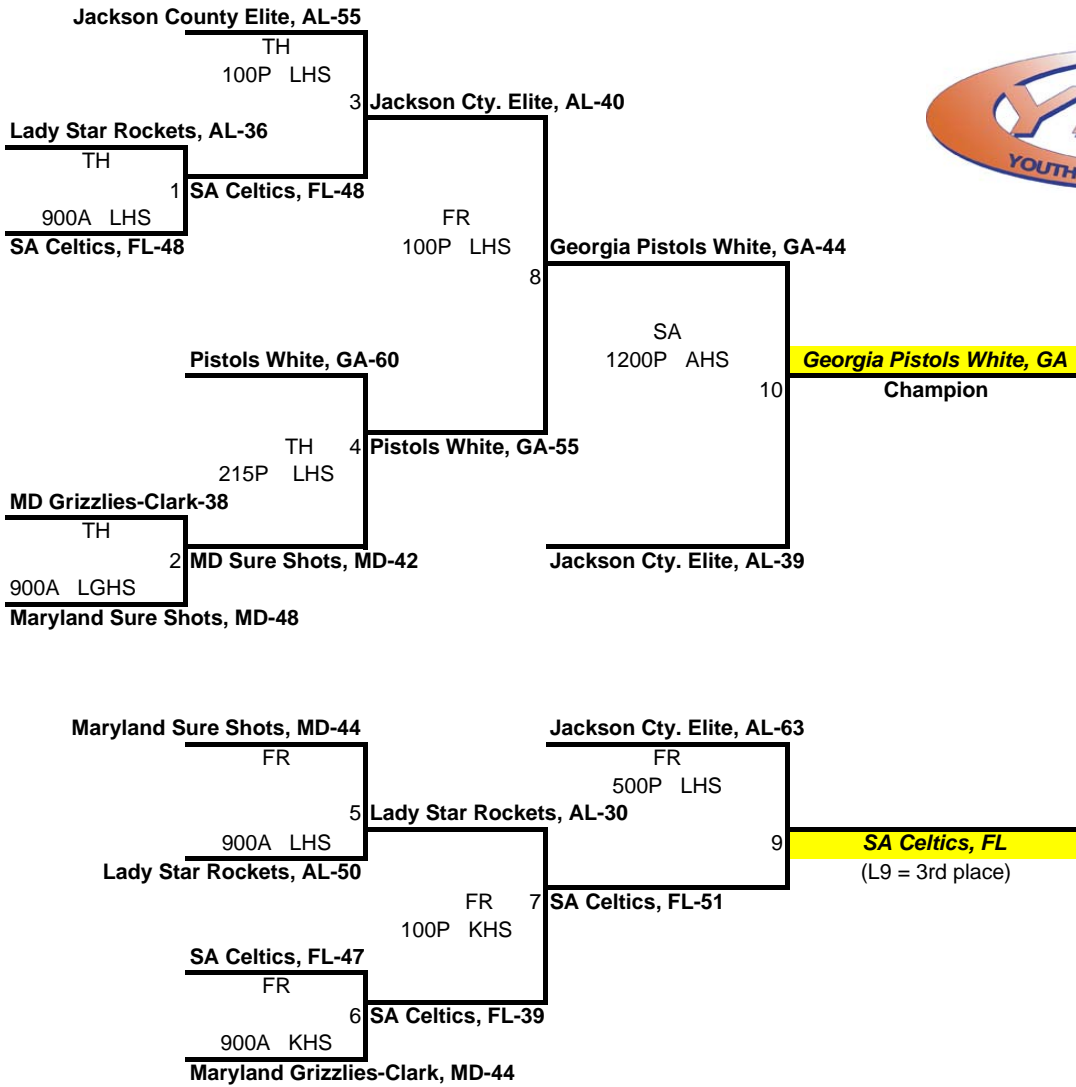

## 2009 YBOA 13-UNDER POLK SHOOT-OUT BRACKET

games subject to change - home team top team on bracket

THS- Tenoroc High School  
 AHS- Auburndale High School  
 LHS- Lakeland High School  
 KHS- Kathleen HS  
 LGHS- Lake Gibson High School  
 WHHS- Winter Haven High School  
 ASA- All Saints Academy  
 LRHS- Lake Region High School