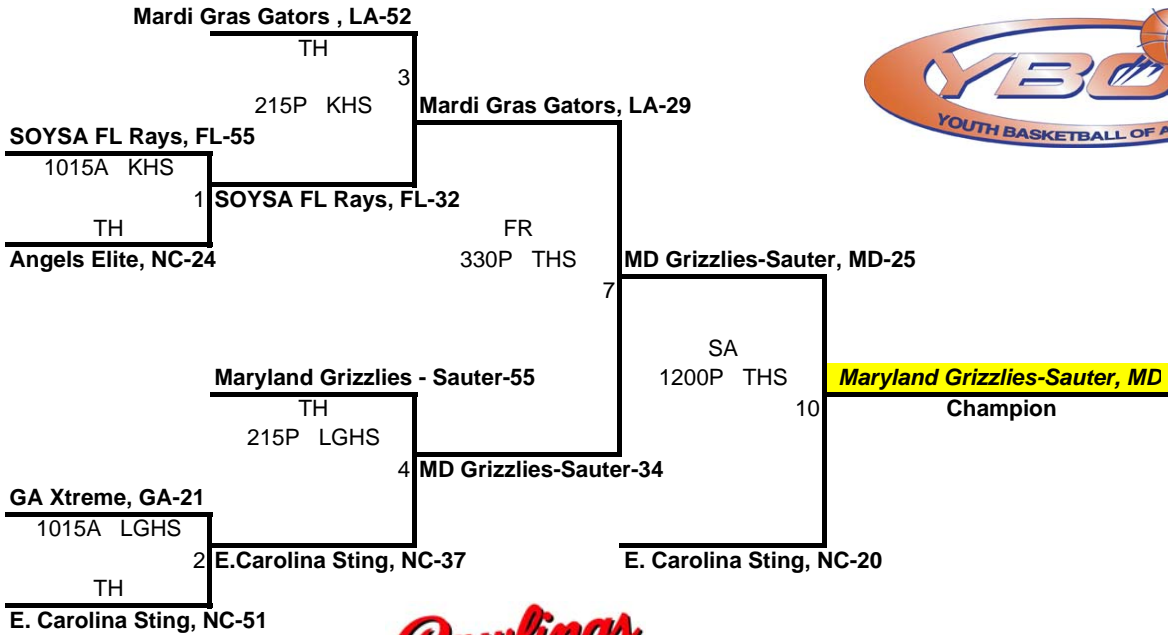

2009 YBOA 13-UNDER CHAMPIONSHIP BRACKET

games subject to change - home team top team on bracket

- THS- Tenoroc High School
- AHS- Auburndale High School
- LHS- Lakeland High School
- KHS- Kathleen HS
- LGHS- Lake Gibson High School
- WHHS- Winter Haven High School
- ASA- All Saints Academy
- LRHS- Lake Region High School