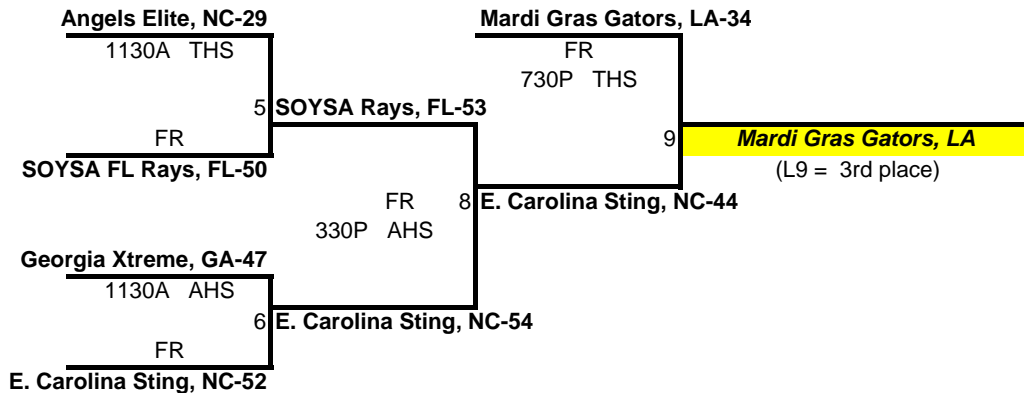

2009 YBOA 13-UNDER CHAMPIONSHIP BRACKET

games subject to change - home team top team on bracket

- THS- Tenoroc High School
- AHS- Auburndale High School
- LHS- Lakeland High School
- KHS- Kathleen HS
- LGHS- Lake Gibson High School
- WHHS- Winter Haven High School
- ASA- All Saints Academy
- LRHS- Lake Region High School