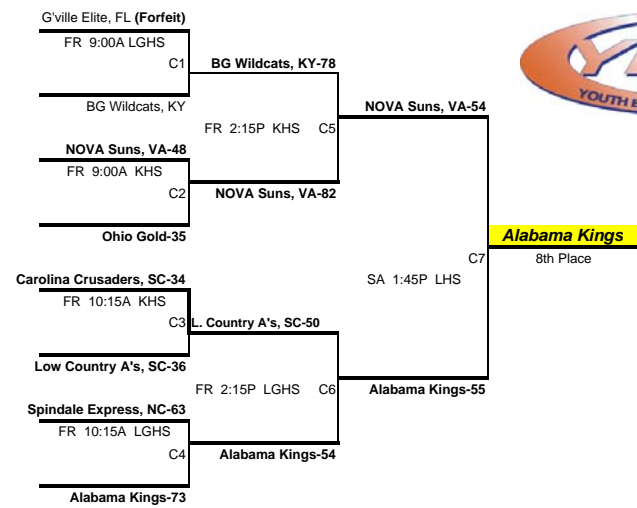

2009 14-UNDER DIVISION I CHAMPIONSHIP BRACKET

Home team top team bracket wears light color uniforms - time & place subject to change.

2009 14-UNDER DIVISION I CHAMPIONSHIP BRACKET

Home team top team bracket wears light color uniforms - time & place subject to change.