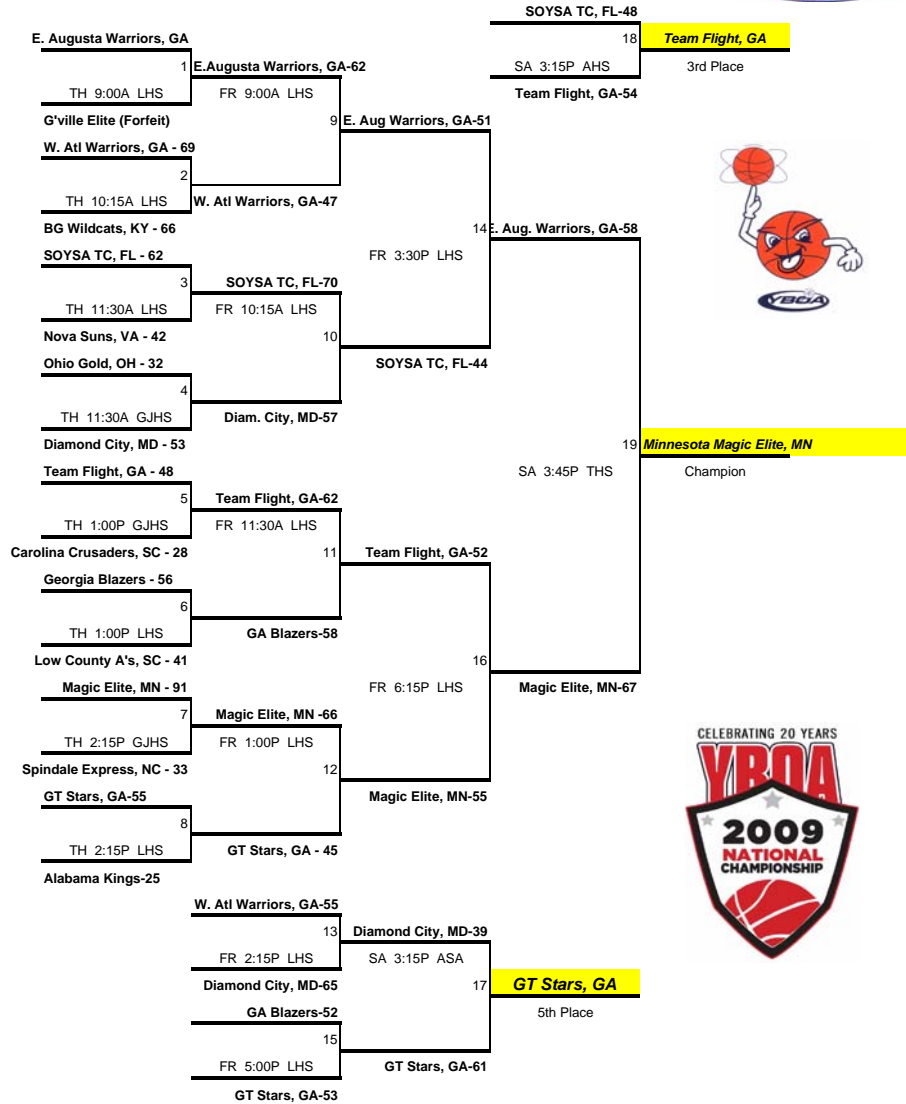

2009 14-UNDER DIVISION I CHAMPIONSHIP BRACKET

Home team top team bracket wears light color uniforms - time & place subject to change.

2009 14-UNDER DIVISION I CHAMPIONSHIP BRACKET

Home team top team bracket wears light color uniforms - time & place subject to change.