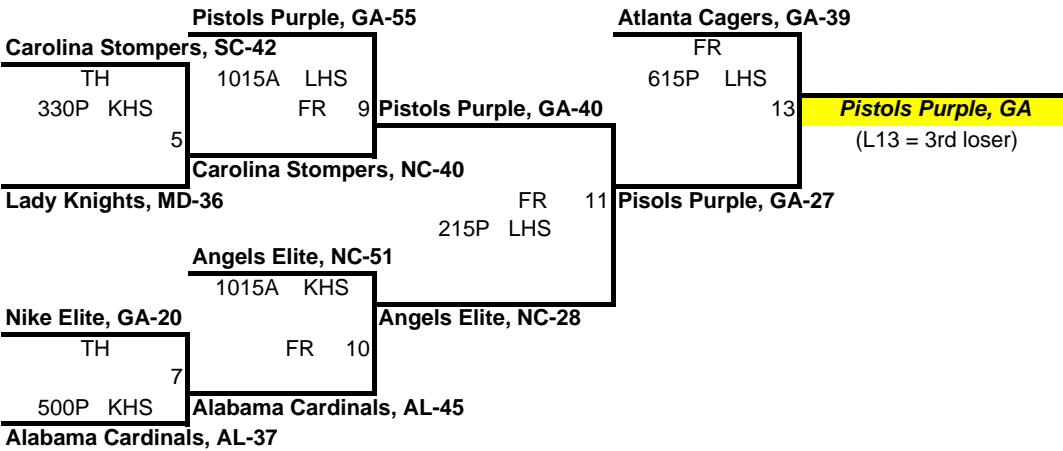

2009 YBOA 14-UNDER CHAMPIONSHIP BRACKET

games subject to change - home team top team on bracket

- THS- Tenoroc High School
- AHS- Auburndale High School
- LHS- Lakeland High School
- KHS- Kathleen HS
- LGHS- Lake Gibson High School
- WHHS- Winter Haven High School
- ASA- All Saints Academy
- LRHS- Lake Region High School