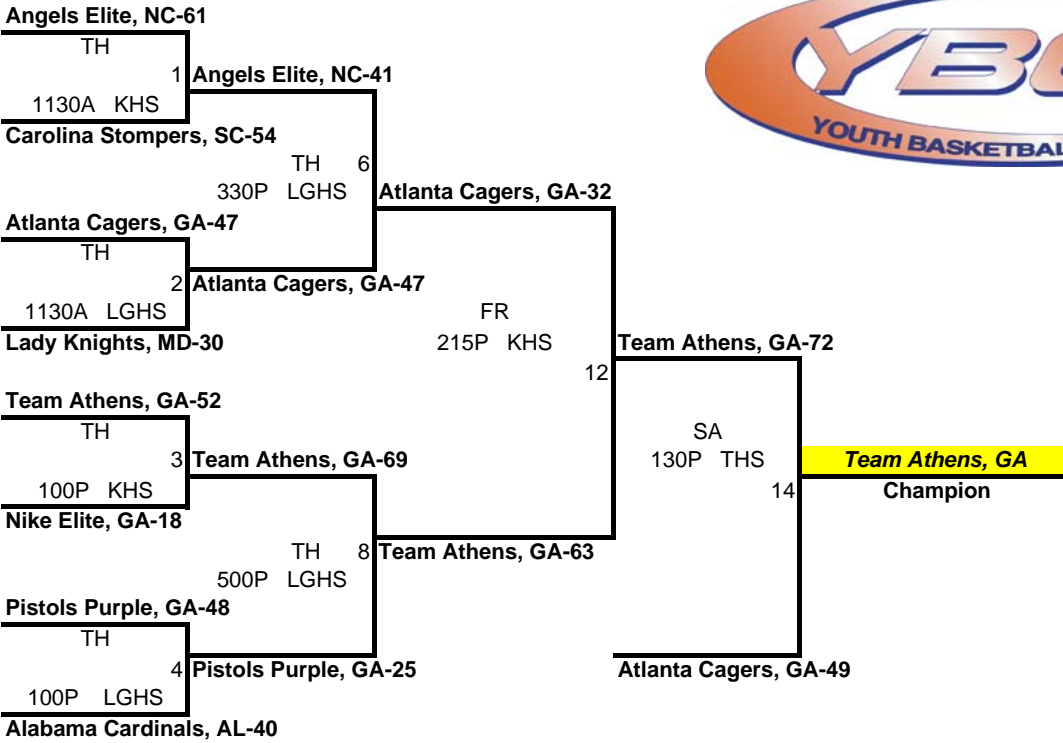

2009 YBOA 14-UNDER CHAMPIONSHIP BRACKET

games subject to change - home team top team on bracket

- THS- Tenoroc High School
- AHS- Auburndale High School
- LHS- Lakeland High School
- KHS- Kathleen HS
- LGHS- Lake Gibson High School
- WHHS- Winter Haven High School
- ASA- All Saints Academy
- LRHS- Lake Region High School