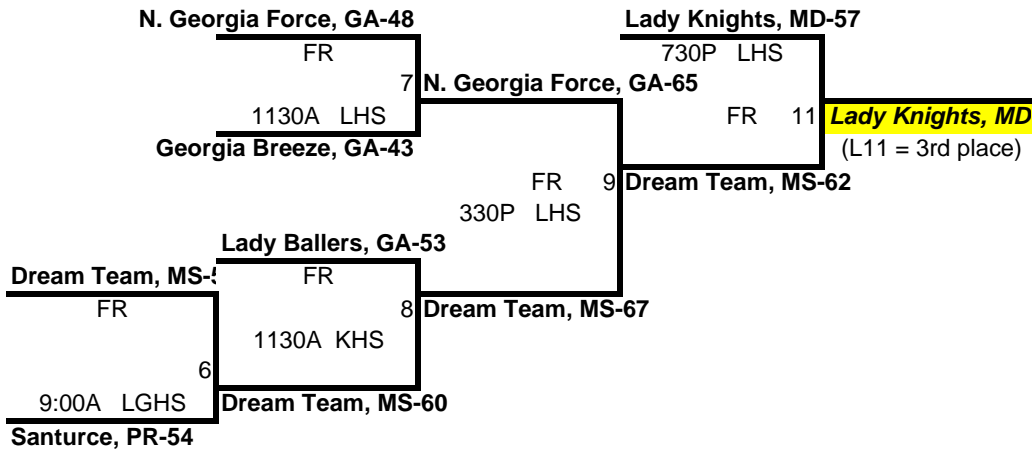

2009 YBOA 15-UNDER CHAMPIONSHIP BRACKET

games subject to change - home team top team on bracket

- THS- Tenoroc High School
- AHS- Auburndale High School
- LHS- Lakeland High School
- KHS- Kathleen HS
- LGHS- Lake Gibson High School
- WHHS- Winter Haven High School
- ASA- All Saints Academy
- LRHS- Lake Region High School