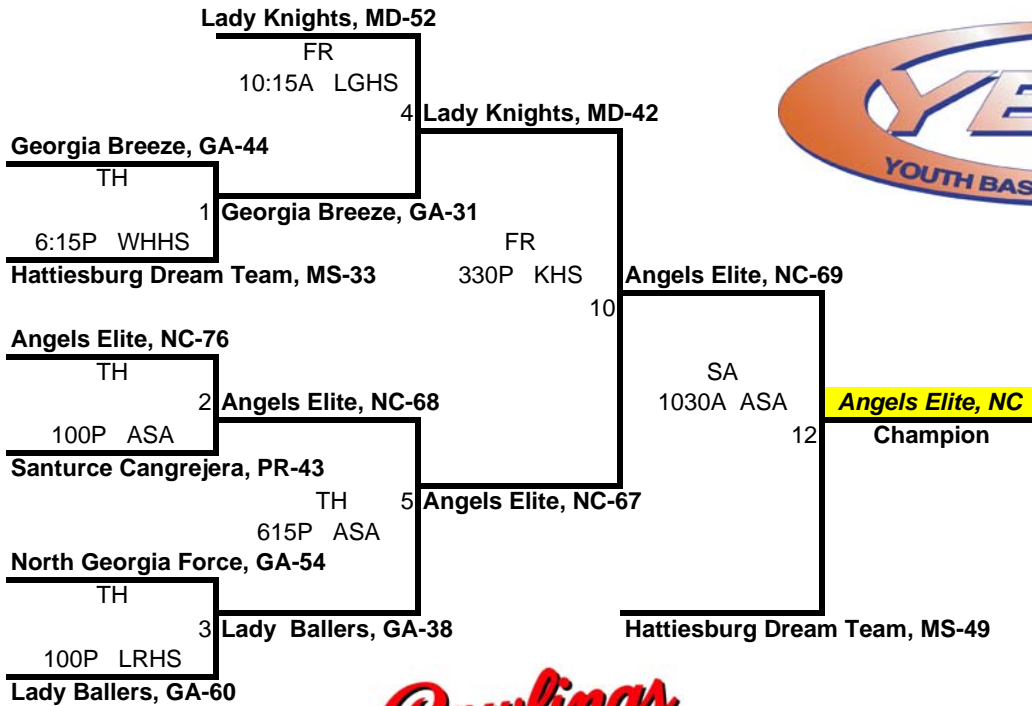

2009 YBOA 15-UNDER CHAMPIONSHIP BRACKET

games subject to change - home team top team on bracket

- THS- Tenoroc High School
- AHS- Auburndale High School
- LHS- Lakeland High School
- KHS- Kathleen HS
- LGHS- Lake Gibson High School
- WHHS- Winter Haven High School
- ASA- All Saints Academy
- LRHS- Lake Region High School