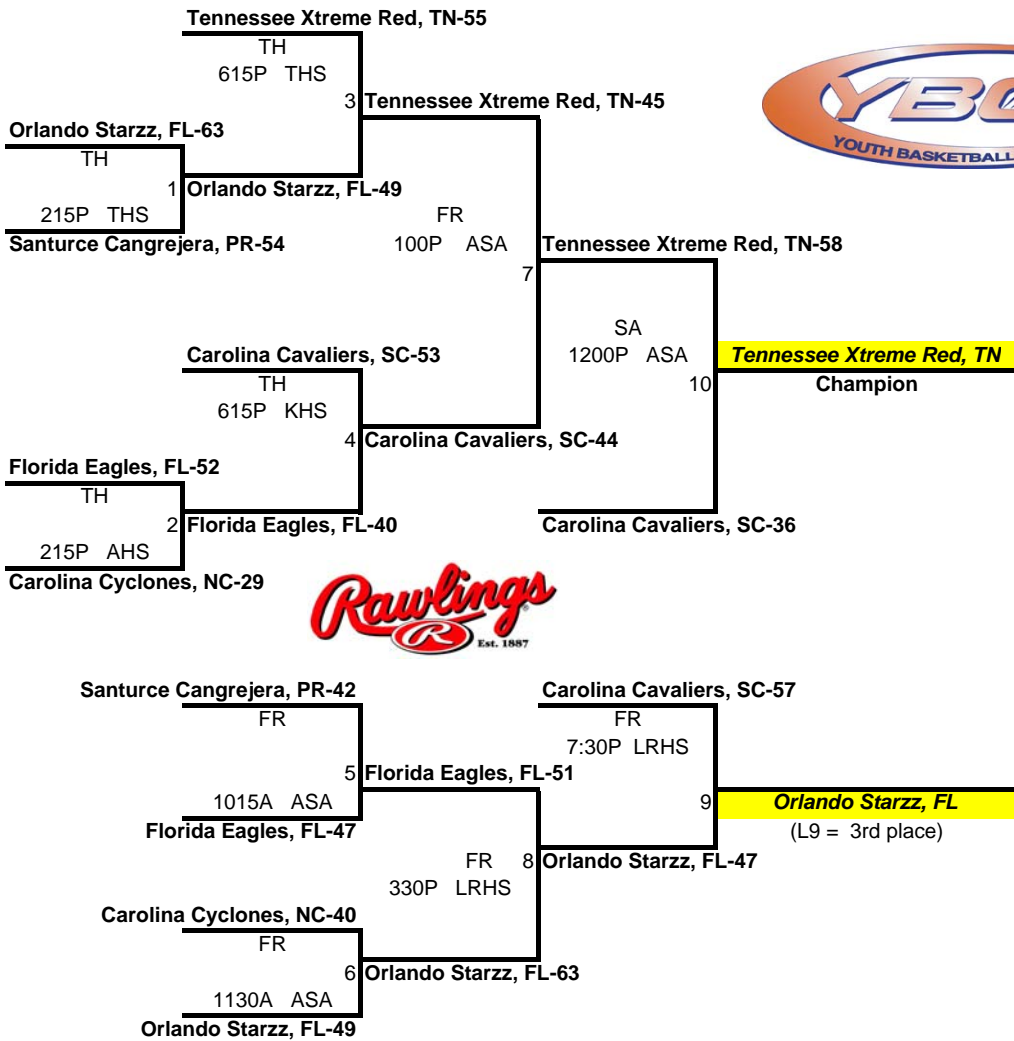

2009 YBOA 16-UNDER CHAMPIONSHIP BRACKET

games subject to change - home team top team on bracket

THS- Tenoroc High School
 AHS- Auburndale High School
 LHS- Lakeland High School
 KHS- Kathleen HS
 LGHS- Lake Gibson High School
 WHHS- Winter Haven High School
 ASA- All Saints Academy
 LRHS- Lake Region High School